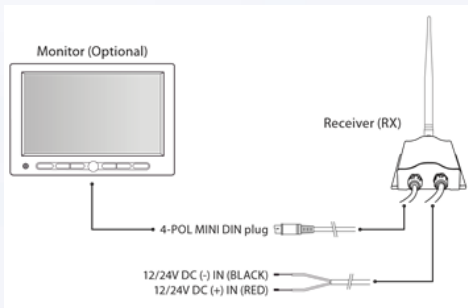

## FEATURES

- Pairing function (to exchange RX-TX each other)
- Changing from TX 1 to TX2
- Compatible with motorized shutter camera MTB93CD
- Wireless digital transmission of Video and Audio
- Black anodized aluminum housing
- Suitable for 11~32V DC
- IP69K waterproof
- High quality TPU cables at both RX and TX
- CE marked
- EMC approved

## FUNCTION

- Changing from TX 1 to TX2 with remotecontrol when changing trailer
- Compatible with motorized shutter camera MTB93CD
- 4-pin mini din connector (as always)