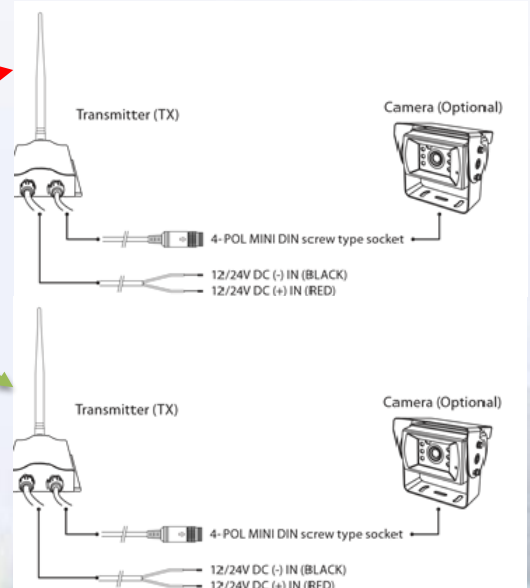

## FEATURES

- Pairing function (to exchange RX-TX each other)
- Changing from TX 1 to TX2
- Compatible with motorized shutter camera MTB93CD
- Wireless digital transmission of Video and Audio
- Black anodized aluminum housing
- Suitable for 11~32V DC
- IP69K waterproof
- High quality TPU cables at both RX and TX
- CE marked
- EMC approved

## FUNCTION

- Changing from TX 1 to TX2 with remotecontrol when changing trailer
- Compatible with motorized shutter camera MTB93CD
- 4-pin mini din connector (as always)