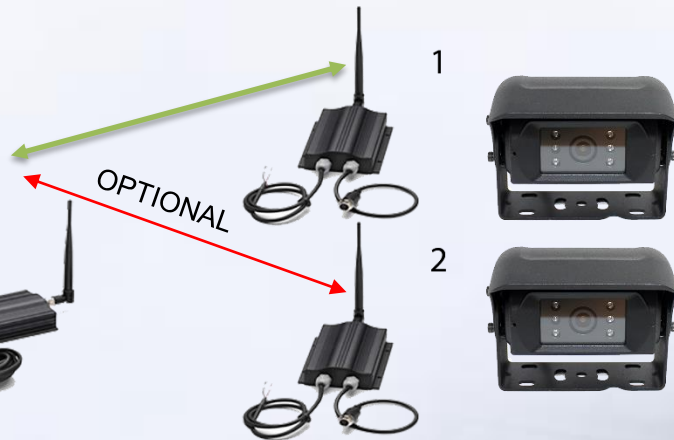

# MTB-DV009 Digital wireless transmitter-receiver

## FEATURES

- Pairing function (to exchange RX-TX each other)
- Changing from TX 1 to TX2
- Compatible with motorized shutter camera MTB93CD
- Wireless digital transmission of Video and Audio
- Black anodized aluminum housing
- Suitable for 11~32V DC
- IP69K waterproof
- High quality TPU cables at both RX and TX
- CE marked
- EMC approved

## FUNCTION

- Changing from TX 1 to TX2 with remote control when changing trailer
- Compatible with motorized shutter camera MTB93CD
- 4-pin mini din connector (as always)