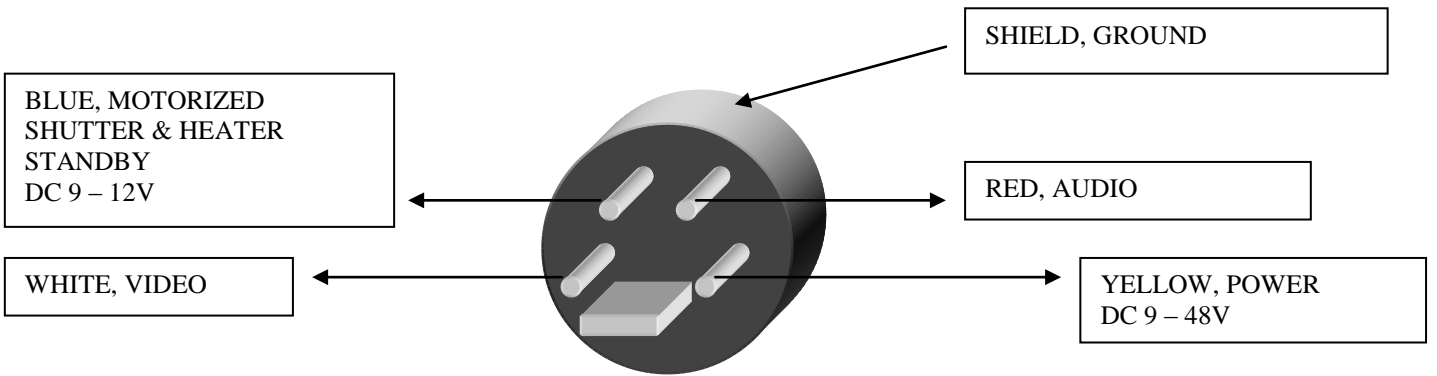

MTB93CD-HD CAMERA
FRONTVIEW
IP 4-PIN MALE CONNECTOR

SHIELD, GROUND

BLUE, MOTORIZED
SHUTTER & HEATER
STANDBY
DC 9 - 12V

RED, AUDIO

WHITE, VIDEO

YELLOW, POWER
DC 9 - 48V